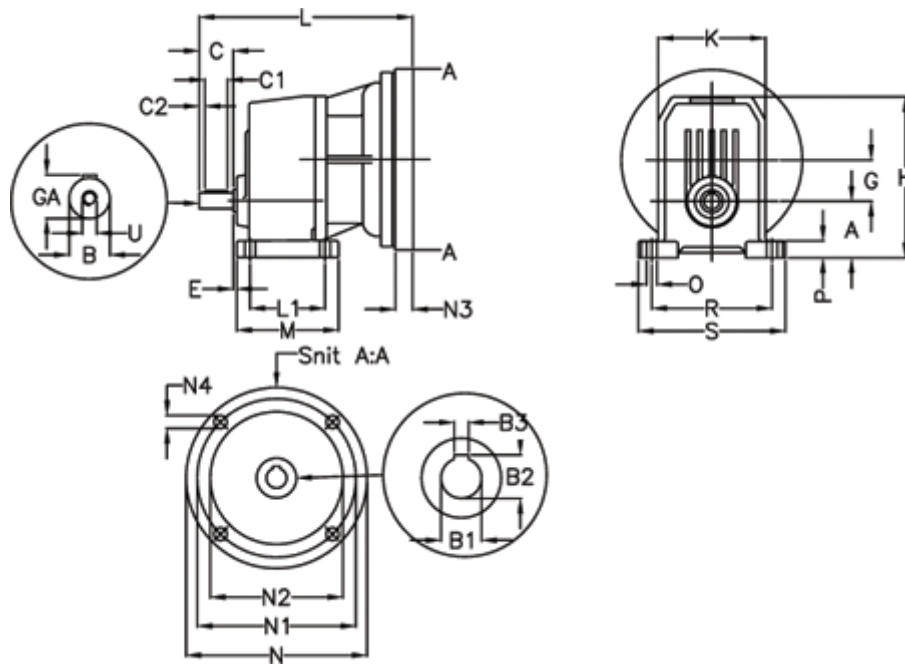

Article number: 40550400311240

Description: Single Stage Helical Gear  
S 401-3,1-P100B5

## Measures

A = 70	E = 23.0	M = 165.0	R = 180
B = 28	F = 8x7x50	N = 250	S = 215
B1 = 28	G = 61.7	N1 = 215	U = M8
B2 = 31.3	GA = 31.0	N2 = 180	
B3 = 8	H = 224.5	N3 = -	
C = 60	K = 155	N4 = M12x16	
C1 = 50	L = 304	O = 14	
C2 = 5	L1 = 125.0	P = 21.0	